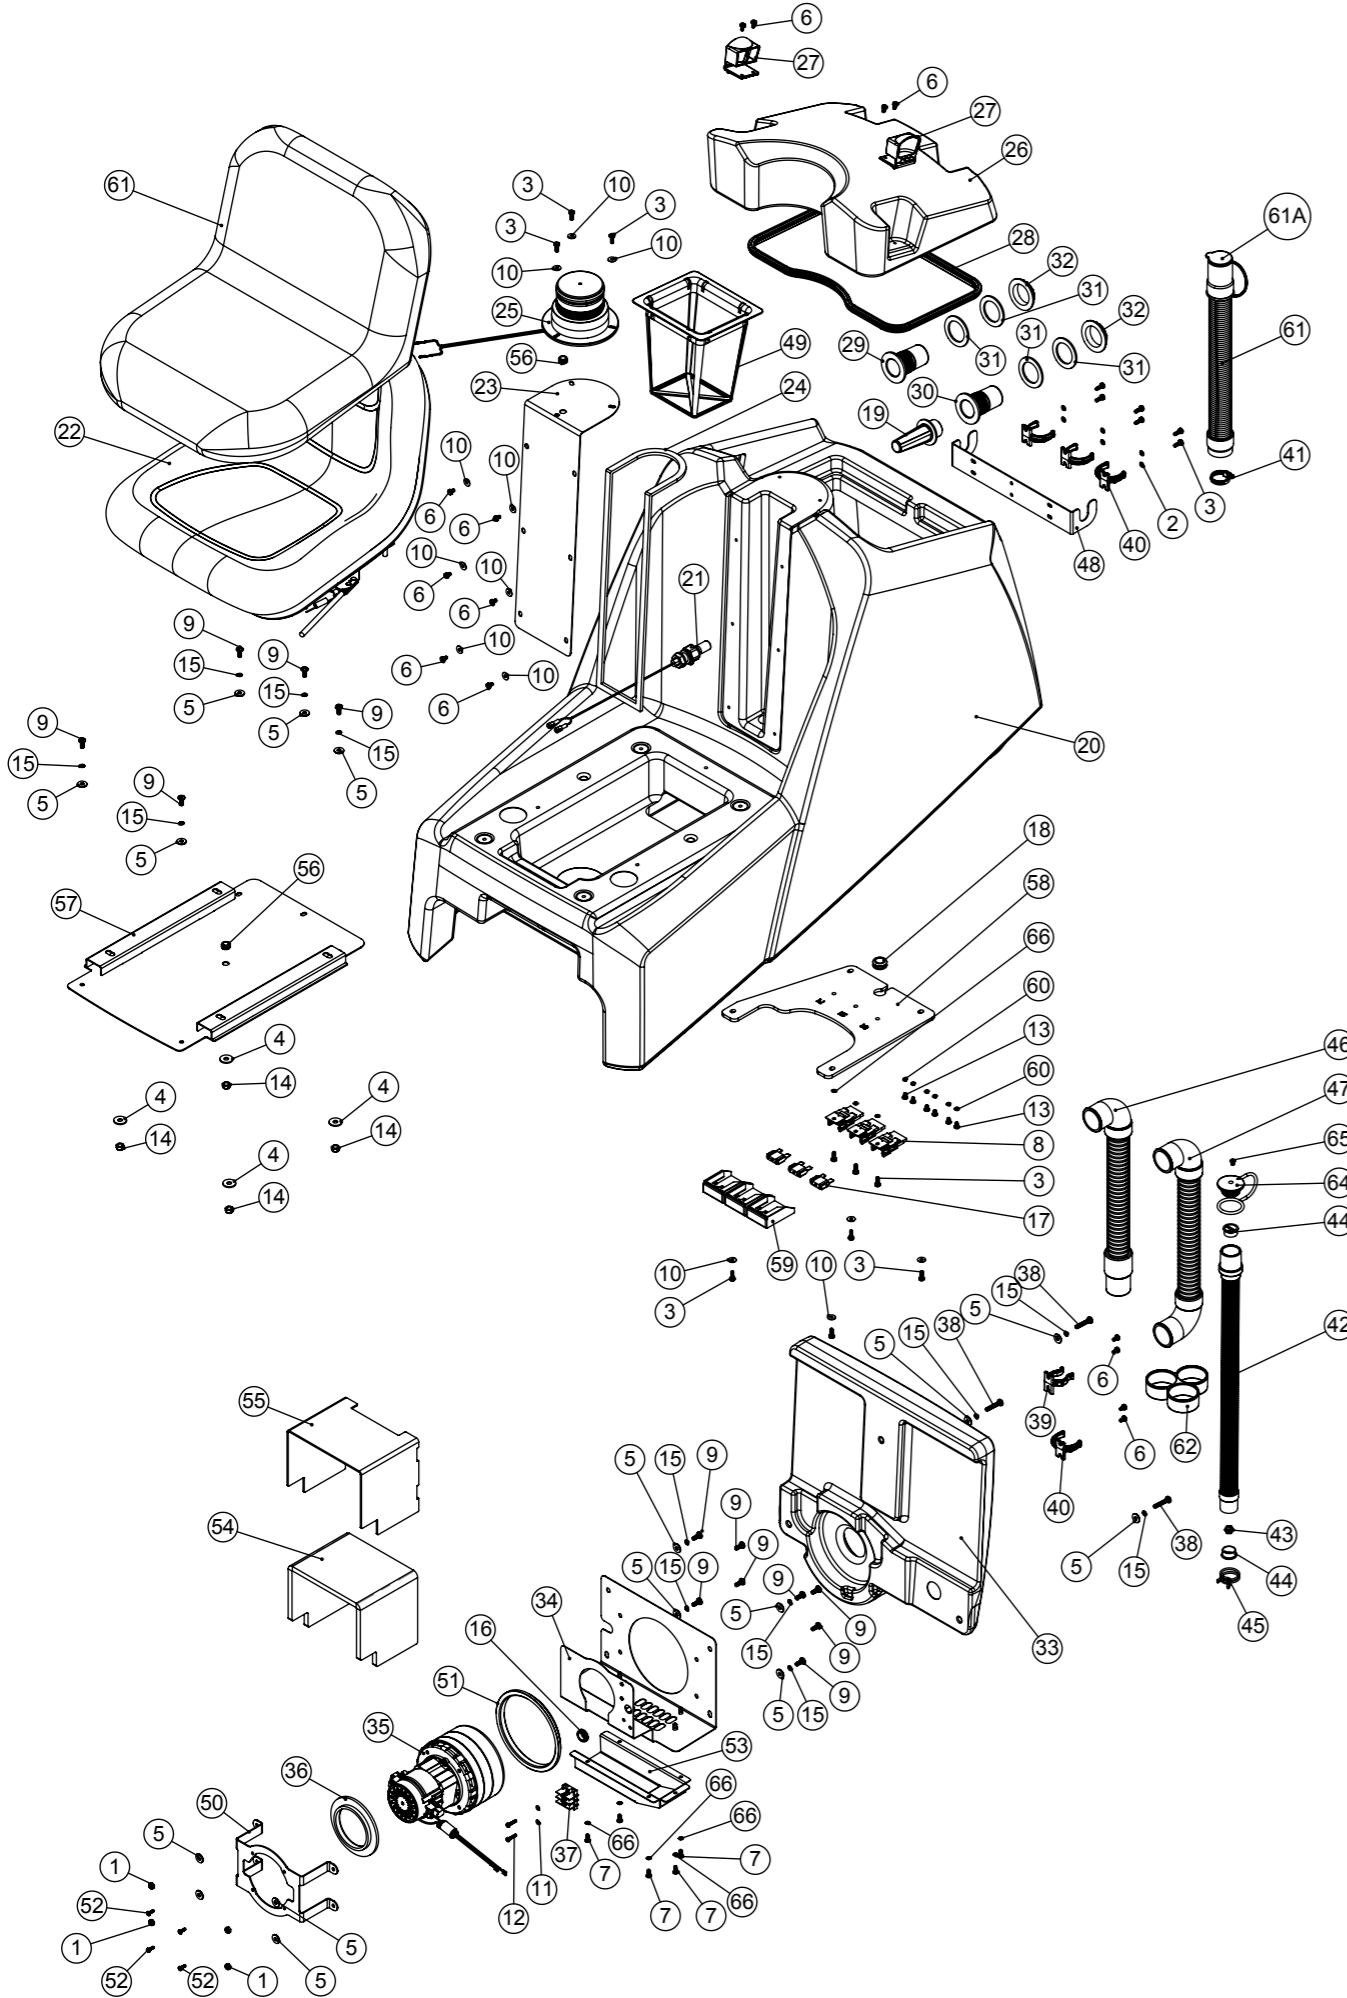

# Numatic International Spare Parts

**Model No:** TTV678/300 AND TRO650 TOP TANK / LIGHT / VAC POD & HOSE ASSEMBLY EXPLODED DRAWING

NB: FOR WIRING SEE DRAWING: WD-0359, DRW-15631, DRW-13416, DRW-14741

Internal Code: 905584  
 DRAWING: DRW-24948 ISS:A15  
 PRO 19/04/2018